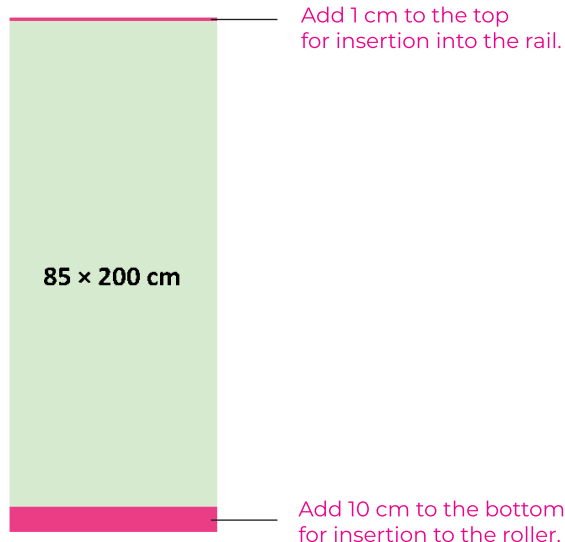

**Vonkajšie Roll Up banner obojstranný 85×200 cm****Špecifikácia produktu:**

Celková plocha (vrátane spadavky): 856 mm (š) × 2 116 mm (v)

Orezaný rozmer: 850 mm (š) × 2 110 mm (v)

Vizuálna plocha: 850 mm (š) × 2 000 mm (v)

**Outdoor Double Sided Roller Banner 85×200 cm****Important Guidelines:**

Artwork must be supplied CMYK.

Convert Pantone colours to CMYK.

Do not supply RGB images. Do not embed images, supply them.

All fonts must be converted to outlines.

300 dpi is not required for images but minimum is 150 dpi.

It is necessary to add one centimeter from the top and 10 from the bottom.

To print then send data that is 11 cm tall in height.

**Outdoor Double Sided Roller Banner 85×200 cm****Product Specifics:**

Total area (includes bleed): 856 mm (w) × 2,116 mm (h)

Trimmed Size: 850 mm (w) × 2,110 mm (h)

Visual area: 850 mm (w) × 2,000 mm (h)

The colored bottom part will be inserted into the roller.  
The graphic theme should continue here.