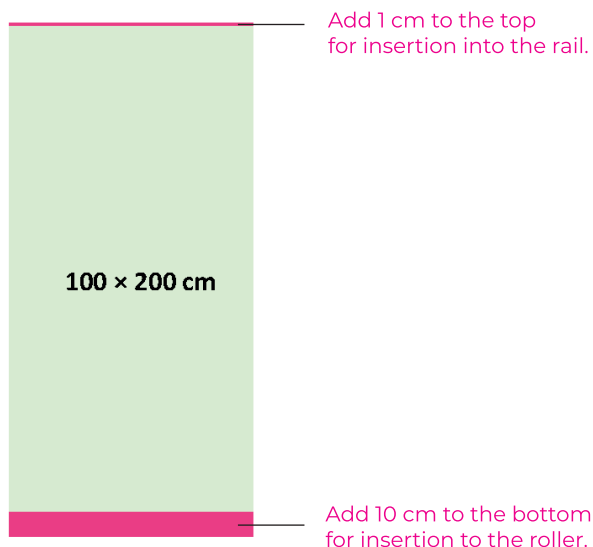

Roll Up banner Premium 100×200 cm**Špecifikácia produktu:**

Celková plocha (vrátane spadavky): 1 006 mm (š) × 2 116 mm (v)

Orezaný rozmer: 1 000 mm (š) × 2 110 mm (v)

Vizuálna plocha: 1 000 mm (š) × 2 000 mm (v)

The resolution must be 300 dpi at 1:1 output size.

Please supply artwork as a PDF.

Colours on your screen may differ from the colours that are printed.

Please note this template should be used as a guide only.

300 dpi is not required for images but minimum is 150 dpi.

It is necessary to add one centimeter from the top and 10 from the bottom.

To print then send data that is 11 cm tall in height.

Roller Banner Premium 100×200 cm**Product Specifics:**

Total area (includes bleed): 1,006 mm (w) × 2,116 mm (h)

Trimmed Size: 1,000 mm (w) × 2,110 mm (h)

Visual area: 1,000 mm (w) × 2,000 mm (h)

The colored bottom part will be inserted into the roller.
The graphic theme should continue here.