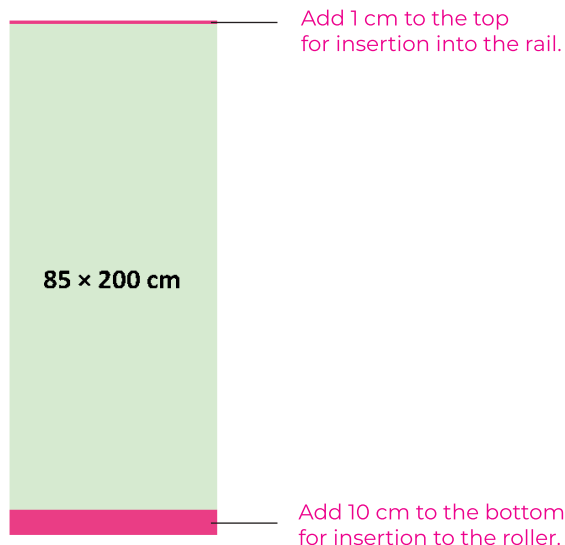

Roll Up banner Premium 85×200 cm**Špecifikácia produktu:**

Celková plocha (vrátane spadavky): 856 mm (š) × 2 116 mm (v)

Orezaný rozmer: 850 mm (š) × 2 110 mm (v)

Vizuálna plocha: 850 mm (š) × 2 000 mm (v)

300 dpi is not required for images but minimum is 150 dpi.

It is necessary to add one centimeter from the top and 10 from the bottom.

To print then send data that is 11 cm tall in height.

Roller Banner Premium 85×200 cm**Product Specifics:**

Total area (includes bleed): 856 mm (w) × 2,116 mm (h)

Trimmed Size: 850 mm (w) × 2,110 mm (h)

Visual area: 850 mm (w) × 2,000 mm (h)

The colored bottom part will be inserted into the roller.
The graphic theme should continue here.