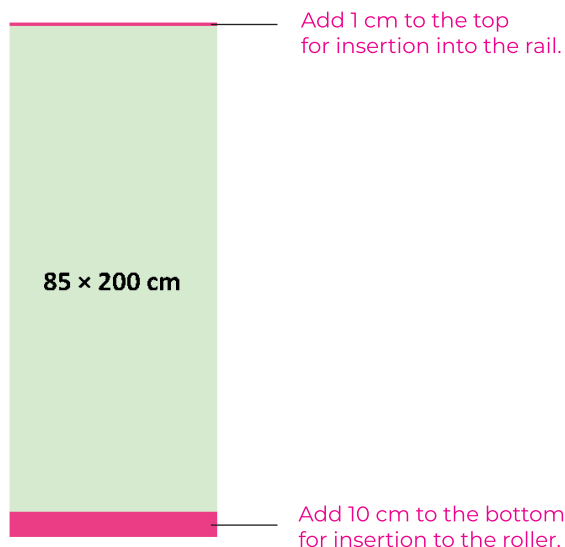

Roll Up banner Economy 85×200 cm**Špecifikácia produktu:**

Celková plocha (vrátane spadavky): 856 mm (š) × 2 116 mm (v)

Orezaný rozmer: 850 mm (š) × 2 110 mm (v)

Vizuálna plocha: 850 mm (š) × 2 000 mm (v)

300 dpi is not required for images but minimum is 150 dpi.

It is necessary to add one centimeter from the top and 10 from the bottom.

To print then send data that is 11 cm tall in height.

Roller Banner Economy 85×200 cm**Product Specifics:**

Total area (includes bleed): 856 mm (w) × 2,116 mm (h)

Trimmed Size: 850 mm (w) × 2,110 mm (h)

Visual area: 850 mm (w) × 2,000 mm (h)

The colored bottom part will be inserted into the roller.
The graphic theme should continue here.